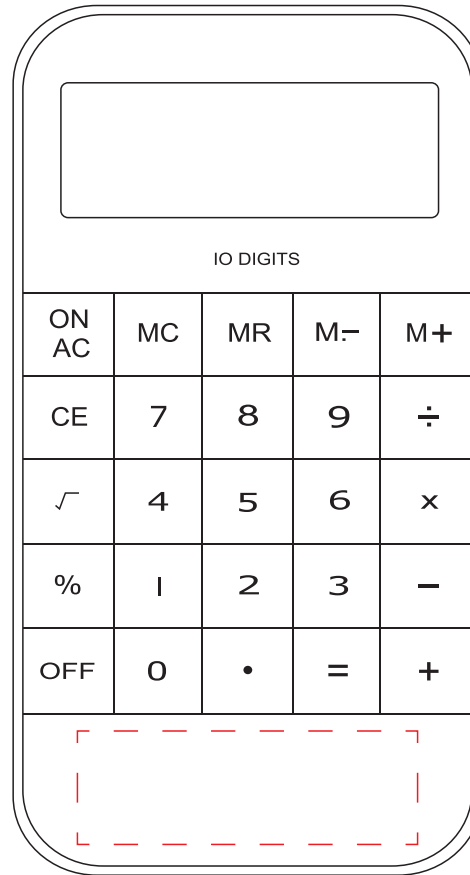

Approval Proof

Colours

Text

Product Colour

White

10 Digit Calculator
115mm x 58mm x 10mm
Branding Method: Pad Printed

Logo Size

Terms & Conditions